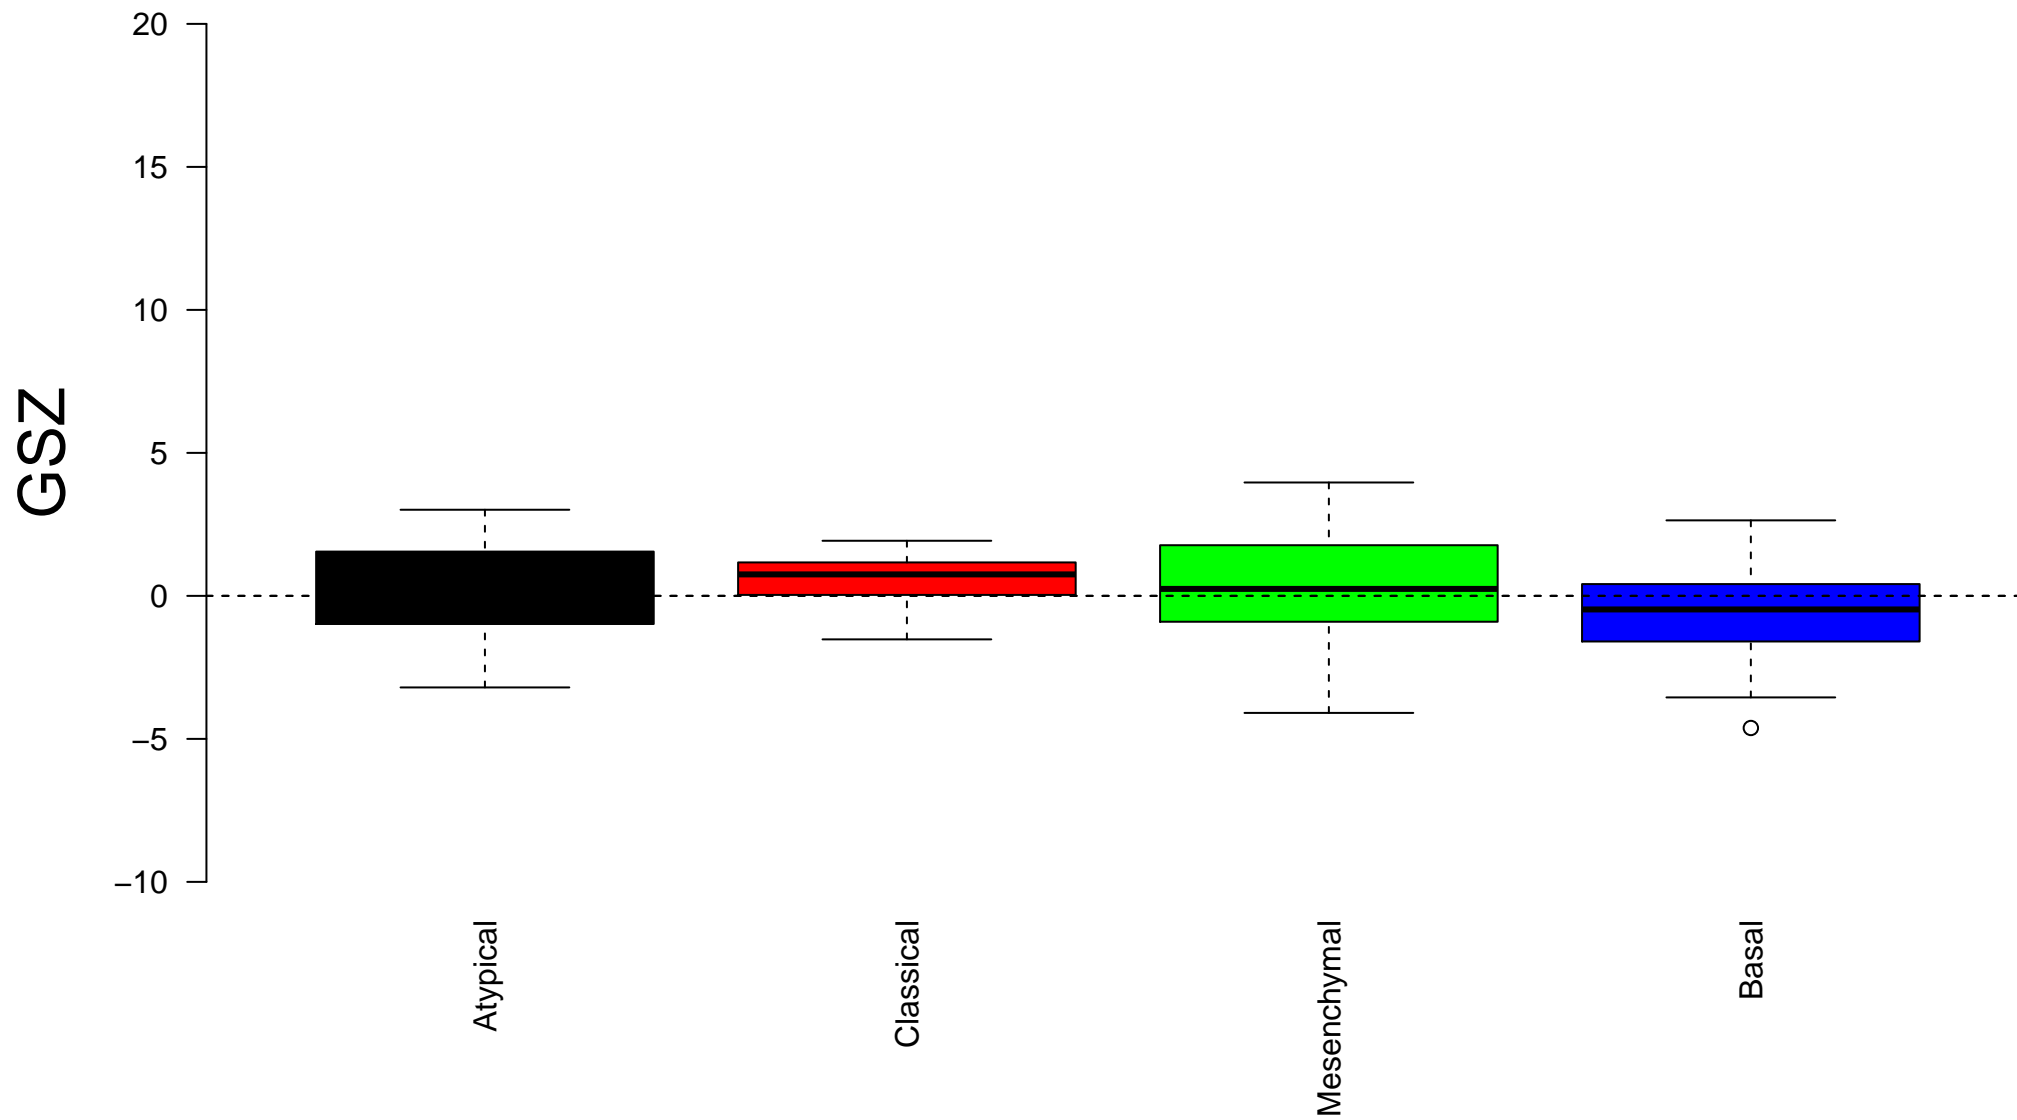

KOKKINAKIS_METHIONINE_DEPRIVATION_96HR_DN

KOKKINAKIS_METHIONINE_DEPRIVATION_96HR_DN

Enrichment in spots: KOKKINAKIS_METHIONINE_DEPRIVATION_96HR_DN

Expression of KOKKINAKIS_METHIONINE_DEPRIVATION_96HR_DN in Spot A

Expression of KOKKINAKIS_METHIONINE_DEPRIVATION_96HR_DN in Spot B

Expression of KOKKINAKIS_METHIONINE_DEPRIVATION_96HR_DN in Spot C

Expression of KOKKINAKIS_METHIONINE_DEPRIVATION_96HR_DN in Spot D

Expression of KOKKINAKIS_METHIONINE_DEPRIVATION_96HR_DN in Spot E

Expression of KOKKINAKIS_METHIONINE_DEPRIVATION_96HR_DN in Spot F

Expression of KOKKINAKIS_METHIONINE_DEPRIVATION_96HR_DN in Spot G

Δe

Expression of KOKKINAKIS_METHIONINE_DEPRIVATION_96HR_DN in Spot H

Expression of KOKKINAKIS_METHIONINE_DEPRIVATION_96HR_DN in Spot I